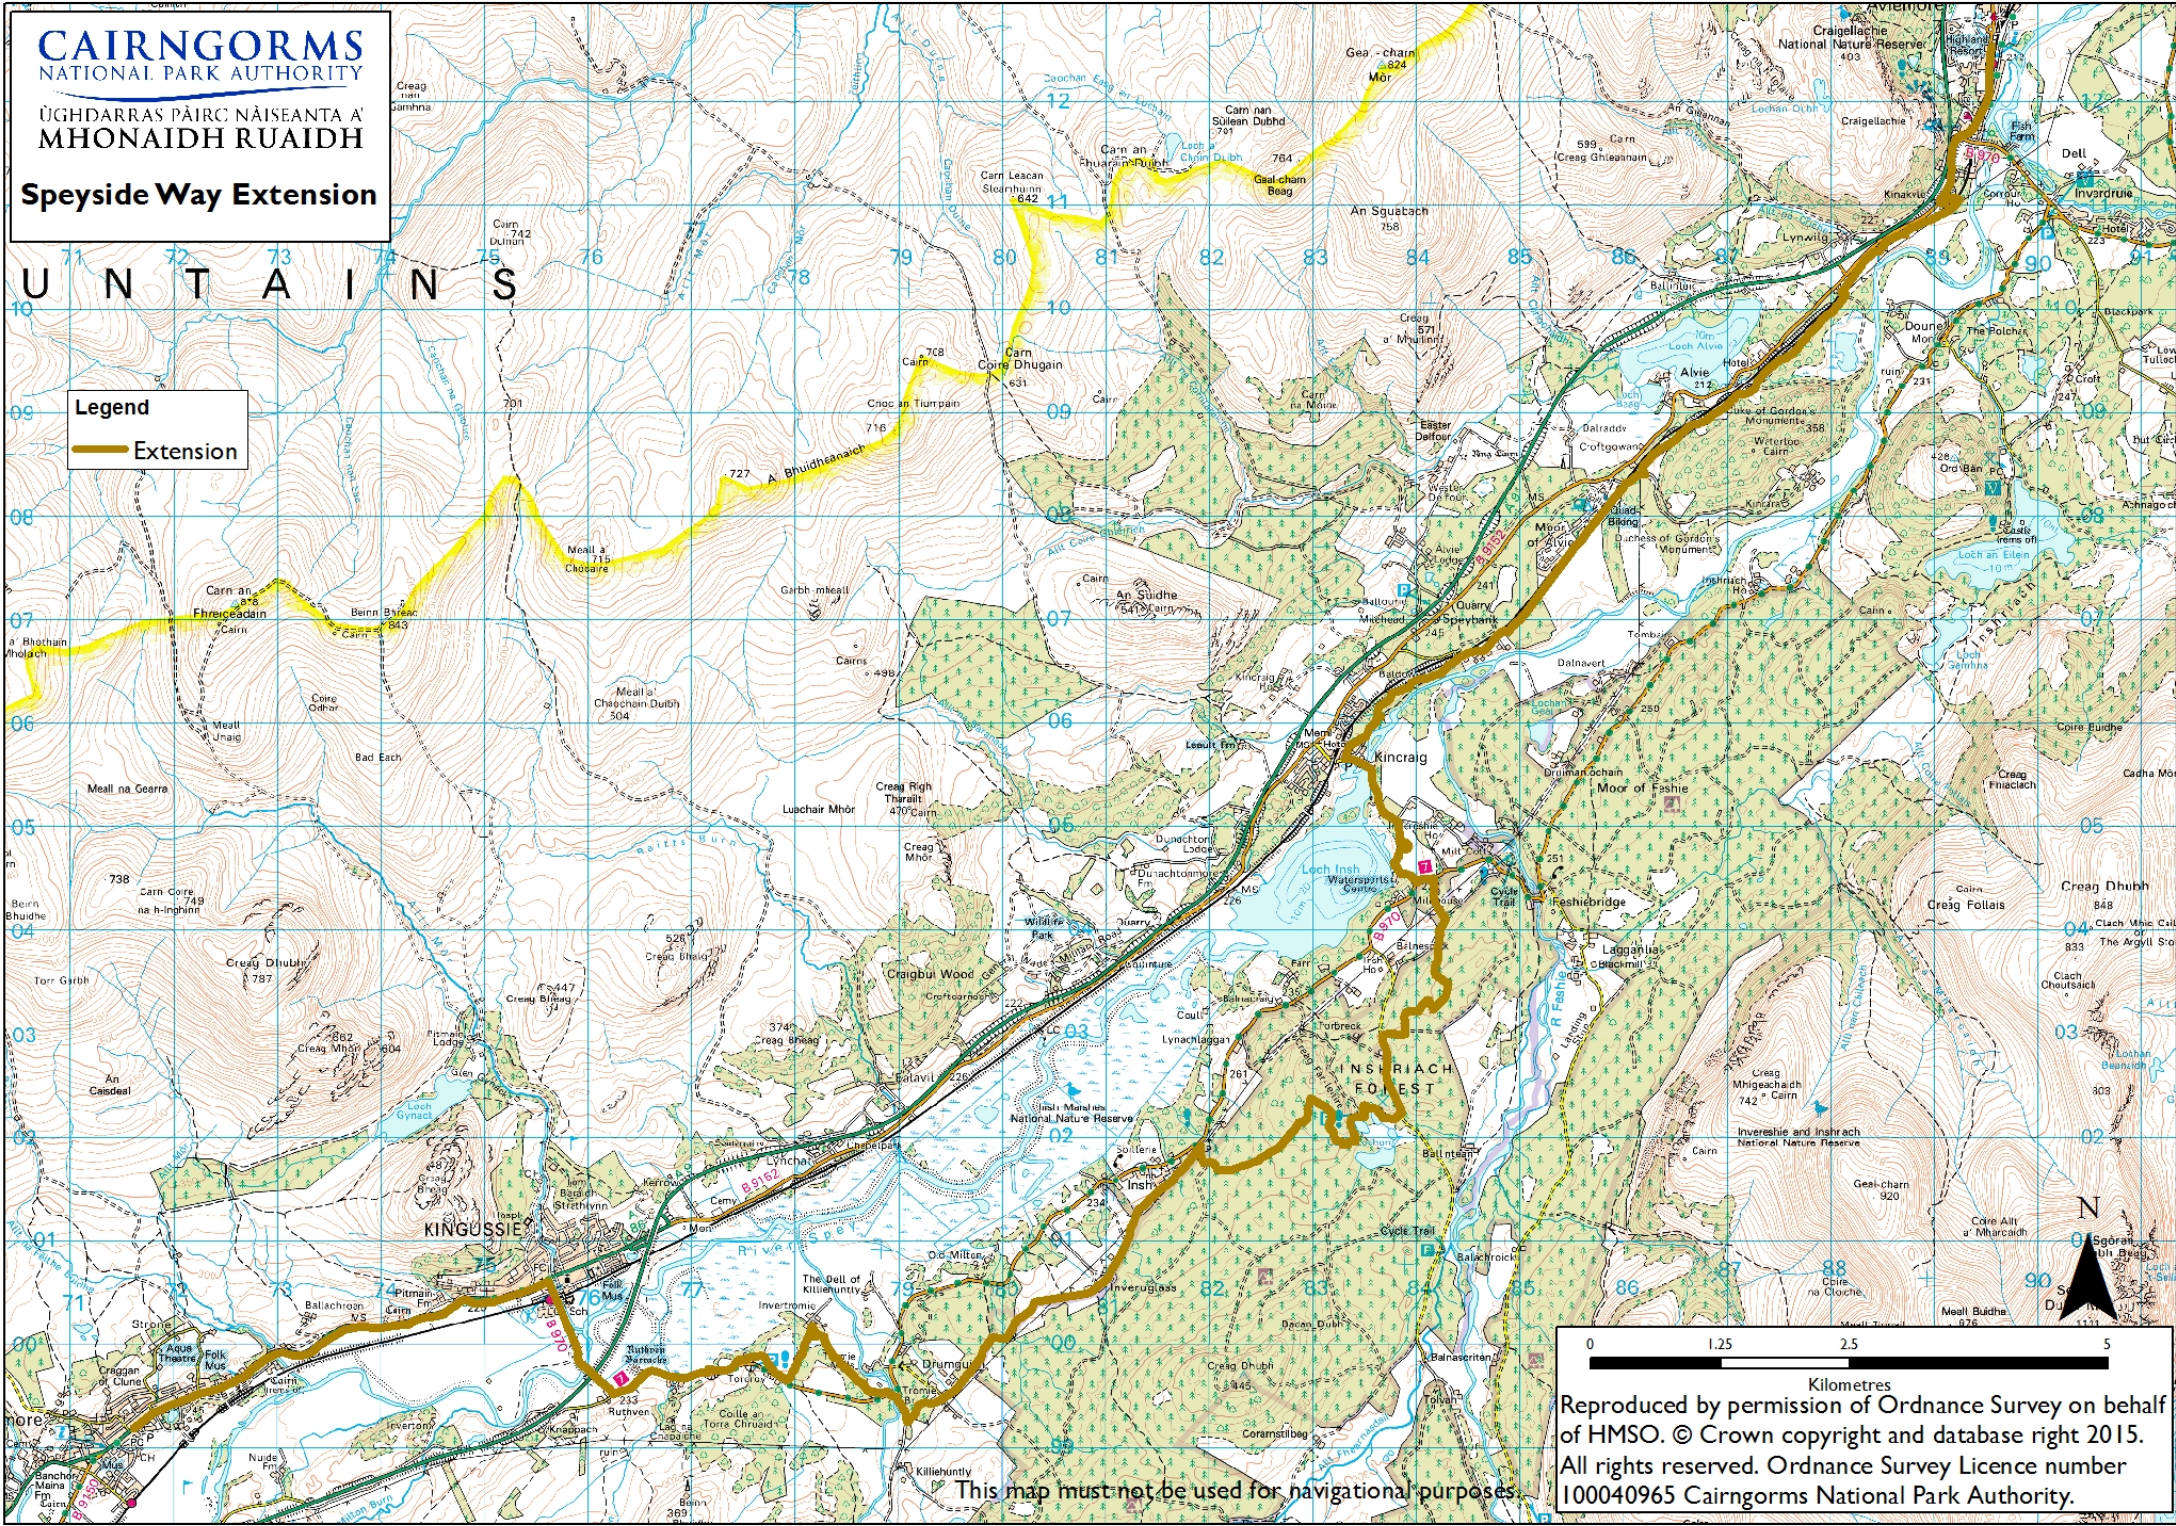

Speyside Way Extension

U N T A I N S

Legend
— Extension

0 1.25 2.5 5
Kilometres

Reproduced by permission of Ordnance Survey on behalf of HMSO. © Crown copyright and database right 2015. All rights reserved. Ordnance Survey Licence number 100040965 Cairngorms National Park Authority.

This map must not be used for navigational purposes.